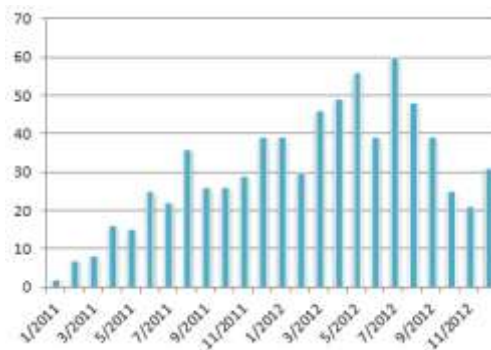

The Year in Brief

INALJ

INALJ began as a question.

How could I share all the jobs I found with my classmates? I had just been hired as a Reference Librarian for CSTI, a government contractor with a contract at the Census Bureau Library. I was half-way through my MLIS at Rutgers University and this job was only advertised on two listservs. Though I was gainfully employed now I was still receiving job ads and wanting to share jobs with my fellow students at Rutgers. So I asked myself what I could do? That question was the genesis of INALJ both the listserv and websites.

624,397 visits to INALJ.com!

In 2012, INALJ.com took off. Through grassroots marketing and speaking engagements, I spread the word about this fabulous resource while also working doggedly on it. I developed a cadre of volunteers whose input helped INALJ grow in jobs shared as well as followers. By the end of 2012, INALJ was now a global resource and **483** fans shared their job hunting success with us, which was up from **251** in 2011! Overall, by the end of 2012 **734** fans had found jobs.

Followers Who Found Jobs (Monthly)

- All Monthly Roundups of stats for INALJ.com can be found here: <http://inalj.com/?s=roundup>
- On December 31, 2012 the daily emails, sent manually to **3,648** subscribers, ended. Subscribers were asked to transition and sign up for the alerts at INALJ.com. As of December 31, 2012, **271** subscribers had signed up for the new service.

Here is to an even greater 2013! Sincerely, Naomi House, MLIS publisher, editor and founder