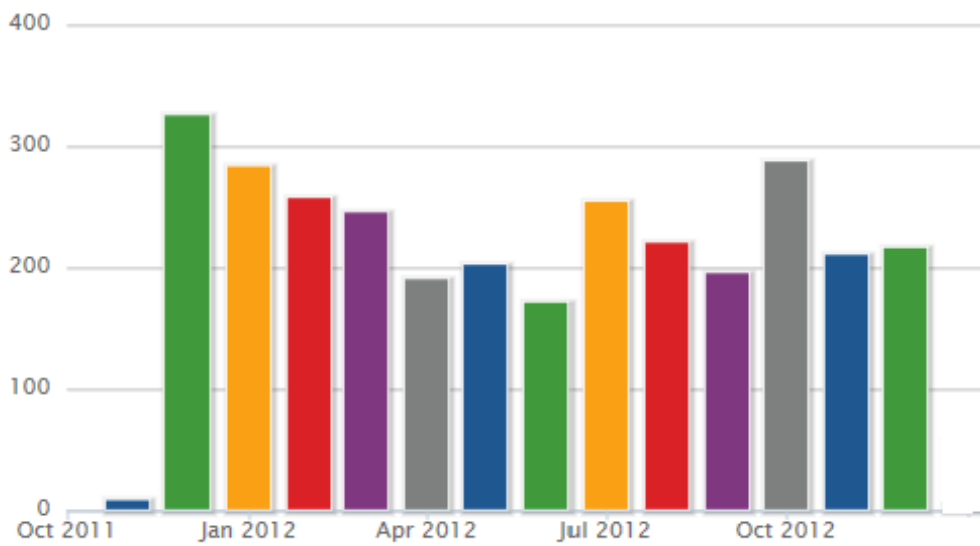

Twitter

11,396
TWEETS

2,938
FOLLOWING

2,857
FOLLOWERS

In 2012, INALJ's Twitter following has grown from 1,874 to **2,857** followers. INALJ tweeted **2,758** times in 2012. @needalibraryjob is ranked

125,386th on twitaholic.com. @needalibraryjob had 69 twooshes (140 character tweets) in 2012.

Your Tweet Timeline – 8.3 tweets per day (tpd) / 209 tweets per month (tpm)