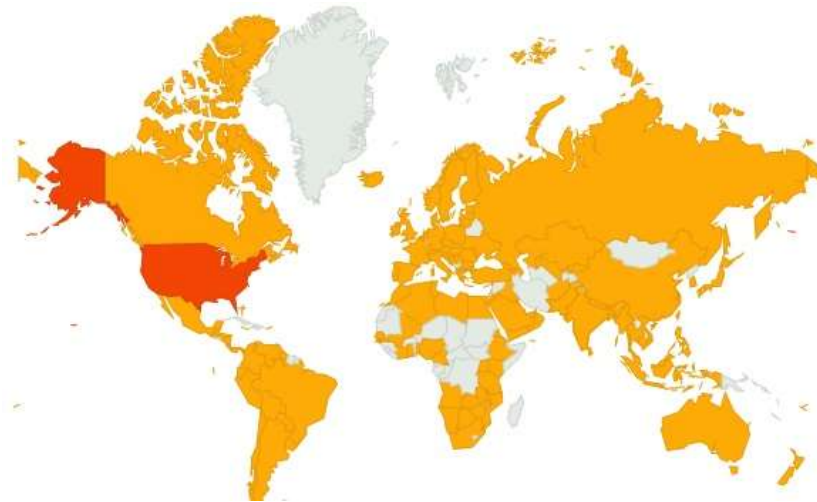

Top Cities

City
1. New York
2. Chicago
3. Washington
4. Philadelphia
5. Seattle
6. Los Angeles
7. Boston
8. San Francisco
9. Austin
10. Portland

Top Referring websites

INALJ.com cont.

■ 57.18% Returning Visitor

And many more.....

INALJ.com cont.

Referring Websites (search engines)

Referrer	Views
 Search Engines	43,652
 Google Search	39,200
 Google Image Search	1,483
 Bing	1,454
 Yahoo Search	775
 isearch.avg.com	114
 Google Mobile	114
 Ask.com	87
 swagbucks.com	85
 AOL	66
 search-results.com	52
 search.incredimail.com	51
 mywebsearch.com	41
 search.babylon.com	41
 Conduit.com Search	20
 search.comcast.net	18
 Bing Mobile	14
 Yahoo Mobile	11
 dogpile.com	10
 sweetim.com	5
 earthlink.net	4
 search.softonic.com	3
 charter.net	2
 talktalk.co.uk	2

all data taken from WordPress and Google Analytics

Breaking Boundaries

INALJ.COM REACHED JOB HUNTERS IN OVER 150 COUNTRIES IN 2012

images via WordPress.com

Visits by Country

Country	Views	Country	Views
 United States	544,063	 Jordan	88
 Canada	12,370	 Egypt	87
 United Kingdom	3,217	 Thailand	81
 India	859	 Bosnia and Herzegovina	79
 Australia	714	 Jamaica	76
 Germany	529	 Turkey	75
 Ireland	465	 Russian Federation	72
 Spain	406	 Virgin Islands	70
 South Africa	339	 Portugal	69
 France	307	 Israel	63
 Republic of Korea	304	 Macao	61
 United Arab Emirates	283	 Austria	60
 Philippines	279	 Nigeria	59
 Netherlands	244	 Hong Kong	57
 Denmark	238	 Belgium	56
 New Zealand	224	 Mexico	56
 Italy	214	 Argentina	55
 Japan	210	 Ukraine	55
 Saudi Arabia	172	 Morocco	54
 Pakistan	168	 Indonesia	50
 Puerto Rico	166	 Malaysia	46
 Switzerland	160	 Iceland	39
 Sweden	124	 Finland	38
 Qatar	123	 Norway	37
 Singapore	121	 China	36
 Brazil	120	 Kenya	33
 Uganda	118	 Cyprus	31
 Estonia	111	 Malawi	31
 Greece	110	 Lithuania	30
 Poland	102	 Serbia	30
 Trinidad and Tobago	101	 Peru	24