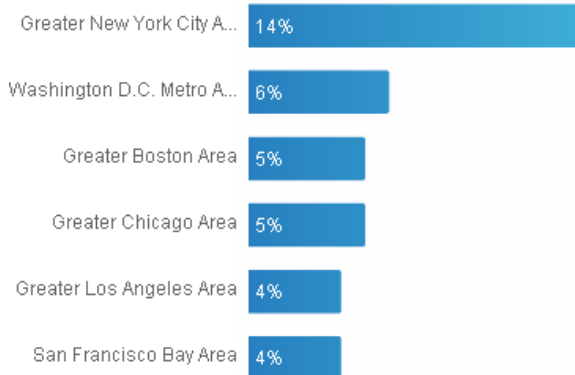

LinkedIn

In October of 2011, Naomi House started an INALJ LinkedIn group. The genesis of the group was to foster open discussion about job hunting in the information sciences field on a private web-space that search engines could not crawl. She wanted the members to feel safe posting something and not having to worry that it would appear in search results on search engines. The group grew to **2,451** members as of December 2012.

LOCATION