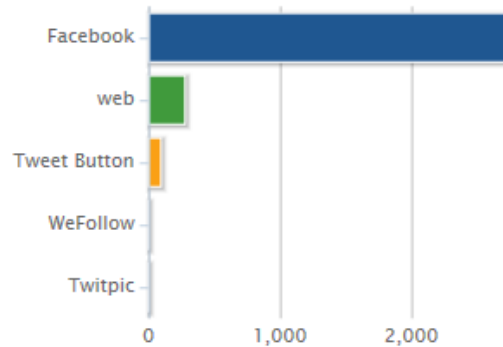

chart via insights on <https://www.facebook.com/>

Twitter

11,396
TWEETS

2,938
FOLLOWING

2,857
FOLLOWERS

In 2012, INALJ's Twitter following has grown from 1,874 to **2,857** followers. INALJ tweeted **2,758** times in 2012. @needalibraryjob is ranked

125,386th on twitaholic.com. @needalibraryjob had 69 twooshes (140 character tweets) in 2012.

Your Tweet Timeline – 8.3 tweets per day (tpd) / 209 tweets per month (tpm)

Aggregate Daily tweets

Interface Used