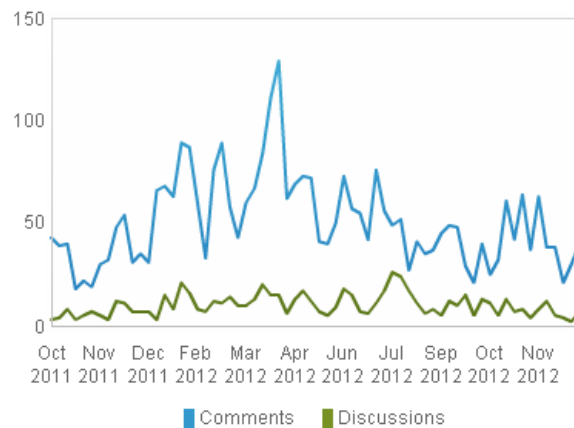

COMMENTS AND DISCUSSIONS