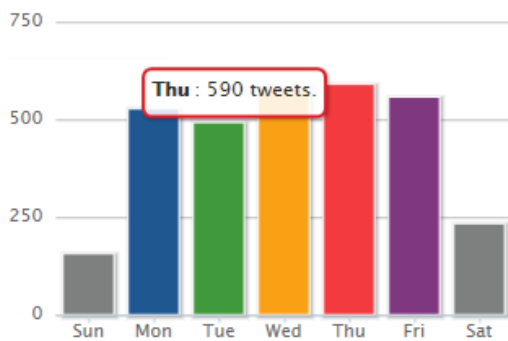

chart via insights on <https://www.facebook.com/>

Twitter

11,396
TWEETS

2,938
FOLLOWING

2,857
FOLLOWERS

In 2012, INALJ's Twitter following has grown from 1,874 to **2,857** followers. INALJ tweeted **2,758** times in 2012. @needalibraryjob is ranked

125,386th on twitaholic.com. @needalibraryjob had 69 twooshes (140 character tweets) in 2012.

Your Tweet Timeline – 8.3 tweets per day (tpd) / 209 tweets per month (tpm)

Aggregate Daily tweets

Interface Used