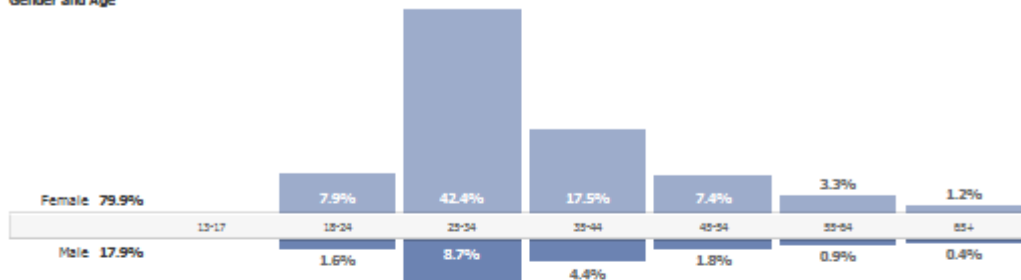

Facebook

In 2012, INALJ's Facebook group membership jumped from **3,851** to **4,945** members. 79.9% of fans were female and most fans hailed from the United States, though there was a range of nationalities represented on multiple continents. The page was founded on October 16, 2010.

2012

People Who Like Your Page (Demographics and Location) See Likes

Gender and Age ⁷

Countries ⁷

4,393	United States of America
176	Canada
92	Egypt
32	United Kingdom
22	India
17	Ireland
16	Italy
13	Algeria
12	Australia
9	Mexico
8	Hungary
7	Sudan
7	Brazil
6	Philippines
6	Saudi Arabia
6	Indonesia
6	United Arab Emirates
6	Germany
5	Jamaica
5	Puerto Rico

Cities ⁷

129	Chicago, IL
111	New York, NY
110	Brooklyn, NY
86	Seattle, WA
85	Los Angeles, CA
73	Portland, OR
71	Washington, DC
65	Boston, MA
56	Philadelphia, PA
51	San Francisco, CA
48	Austin, TX
47	Cairo, Al Qahirah, Egypt
39	Buffalo, NY
37	Pittsburgh, PA
36	San Diego, CA
33	Bloomington, IN
32	Oakland, CA
32	Minneapolis, MN
29	Montreal, QC, Canada
29	Madison, WI

Languages ⁷

4,516	English (US)
296	English (UK)
50	Arabic
15	Spanish
13	French (France)
12	Italian
8	English (Pirate)
7	Portuguese (Brazil)
4	Indonesian
4	Hungarian
3	French (Canada)
2	Japanese
2	Portuguese (Portugal)
2	Traditional Chinese (Taiwan)
2	German
1	Catalan
1	Greek
1	Spanish (Spain)
1	Dutch
1	Turkish

chart via insights on <https://www.facebook.com/>