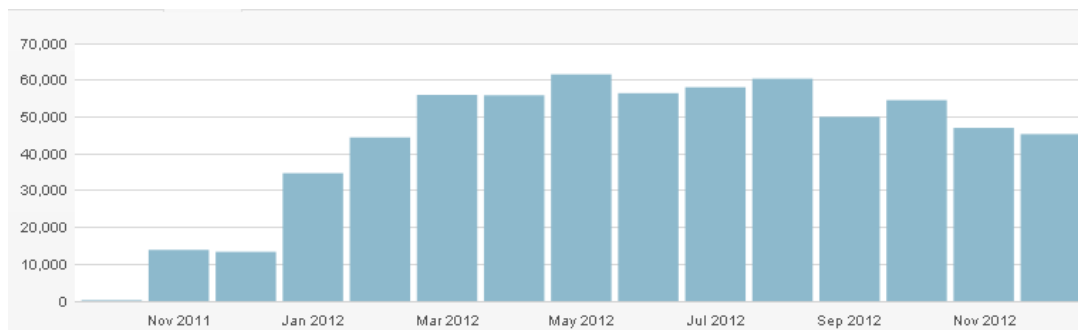

INALJ.com

INALJ.com jumped from **27,477** views in 2011 to **624,397** views in 2012. This was a tremendous leap forward. There were **312** new posts in 2012. August 20th, 2012 was the busiest day at INALJ.com with the most visits. Below you will find a selection of statistics reflecting how INALJ.com grew, our most popular resources and demographic information.

Visits to INALJ.com